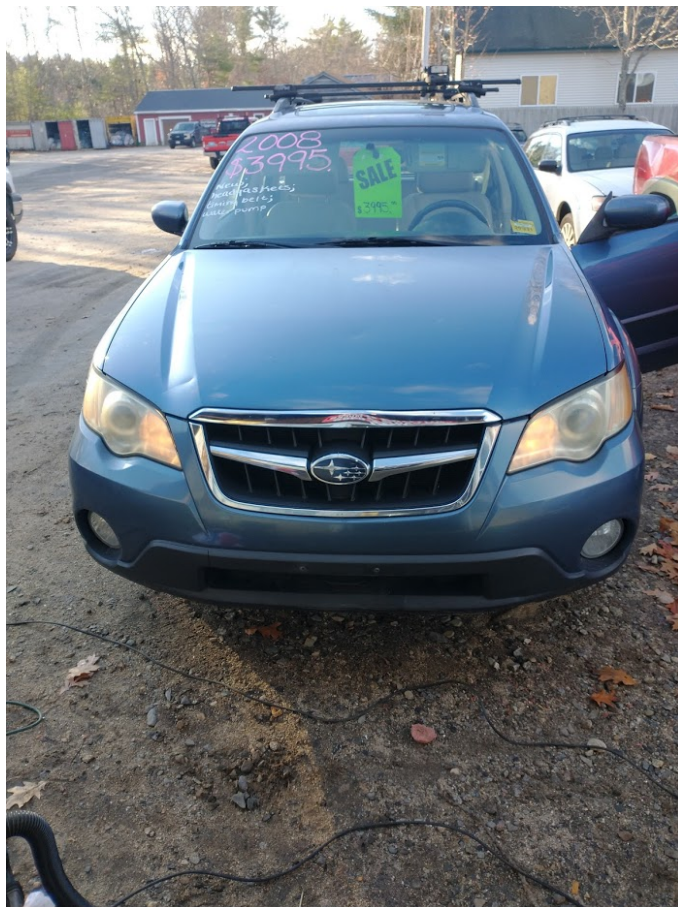

Call: **(603) 260-0495**

2008 SUBARU OUTBACK 2.5I LIMITED

1261 ROOSEVELT TRAIL
RAYMOND ME, 04071

[Scan QR Code or Click Here](#)

VIN: 4S4BP62C287361937

STK#: 1701

EXTERIOR COLOR: BLUE

DRIVETRAIN: AWD

TRIM: 2.5I LIMITED

CONDITION: USED

MPG HIGHWAY: 27

COLOR: BLUE

MILEAGE: 185346

INTERIOR COLOR: TAN

TRANSMISSION: AUTOMATIC

ENGINE: 2.5L H4 SOHC 16V

MPG CITY: 20

DESCRIPTION/OPTIONS: 2008 Subaru Outback New headgaskets, timing belt and water pump, radiator, brake pads and rotors

Child Safety Door Locks	Power Door Locks	Vehicle Anti-Theft	4WD/AWD
ABS Brakes	Limited Slip Differential	Driver Airbag	Front Side Airbag
Passenger Airbag	Side Head Curtain Airbag	Keyless Entry	Air Conditioning
Separate Driver/Front Passenger Climate Controls	Cruise Control	Tachometer	Tilt Steering
Tilt Steering Column	Leather Steering Wheel	Steering Wheel Mounted Controls	Telescopic Steering Column
Tire Pressure Monitor	Trip Computer	AM/FM Radio	CD Player
CD Changer	Driver Multi-Adjustable Power Seat	Front Heated Seat	Leather Seat
Second Row Folding Seat	Cargo Area Cover	Cargo Area Tiedowns	Load Bearing Exterior Rack
Power Sunroof	Manual Sunroof	Automatic Headlights	Daytime Running Lights
Fog Lights	Front Air Dam	Rear Spoiler	Splash Guards
Alloy Wheels	Power Windows	Heated Exterior Mirror	Power Adjustable Exterior Mirror
Interval Wipers	Rear Window Defogger	Rear Wiper	Towing Preparation Package